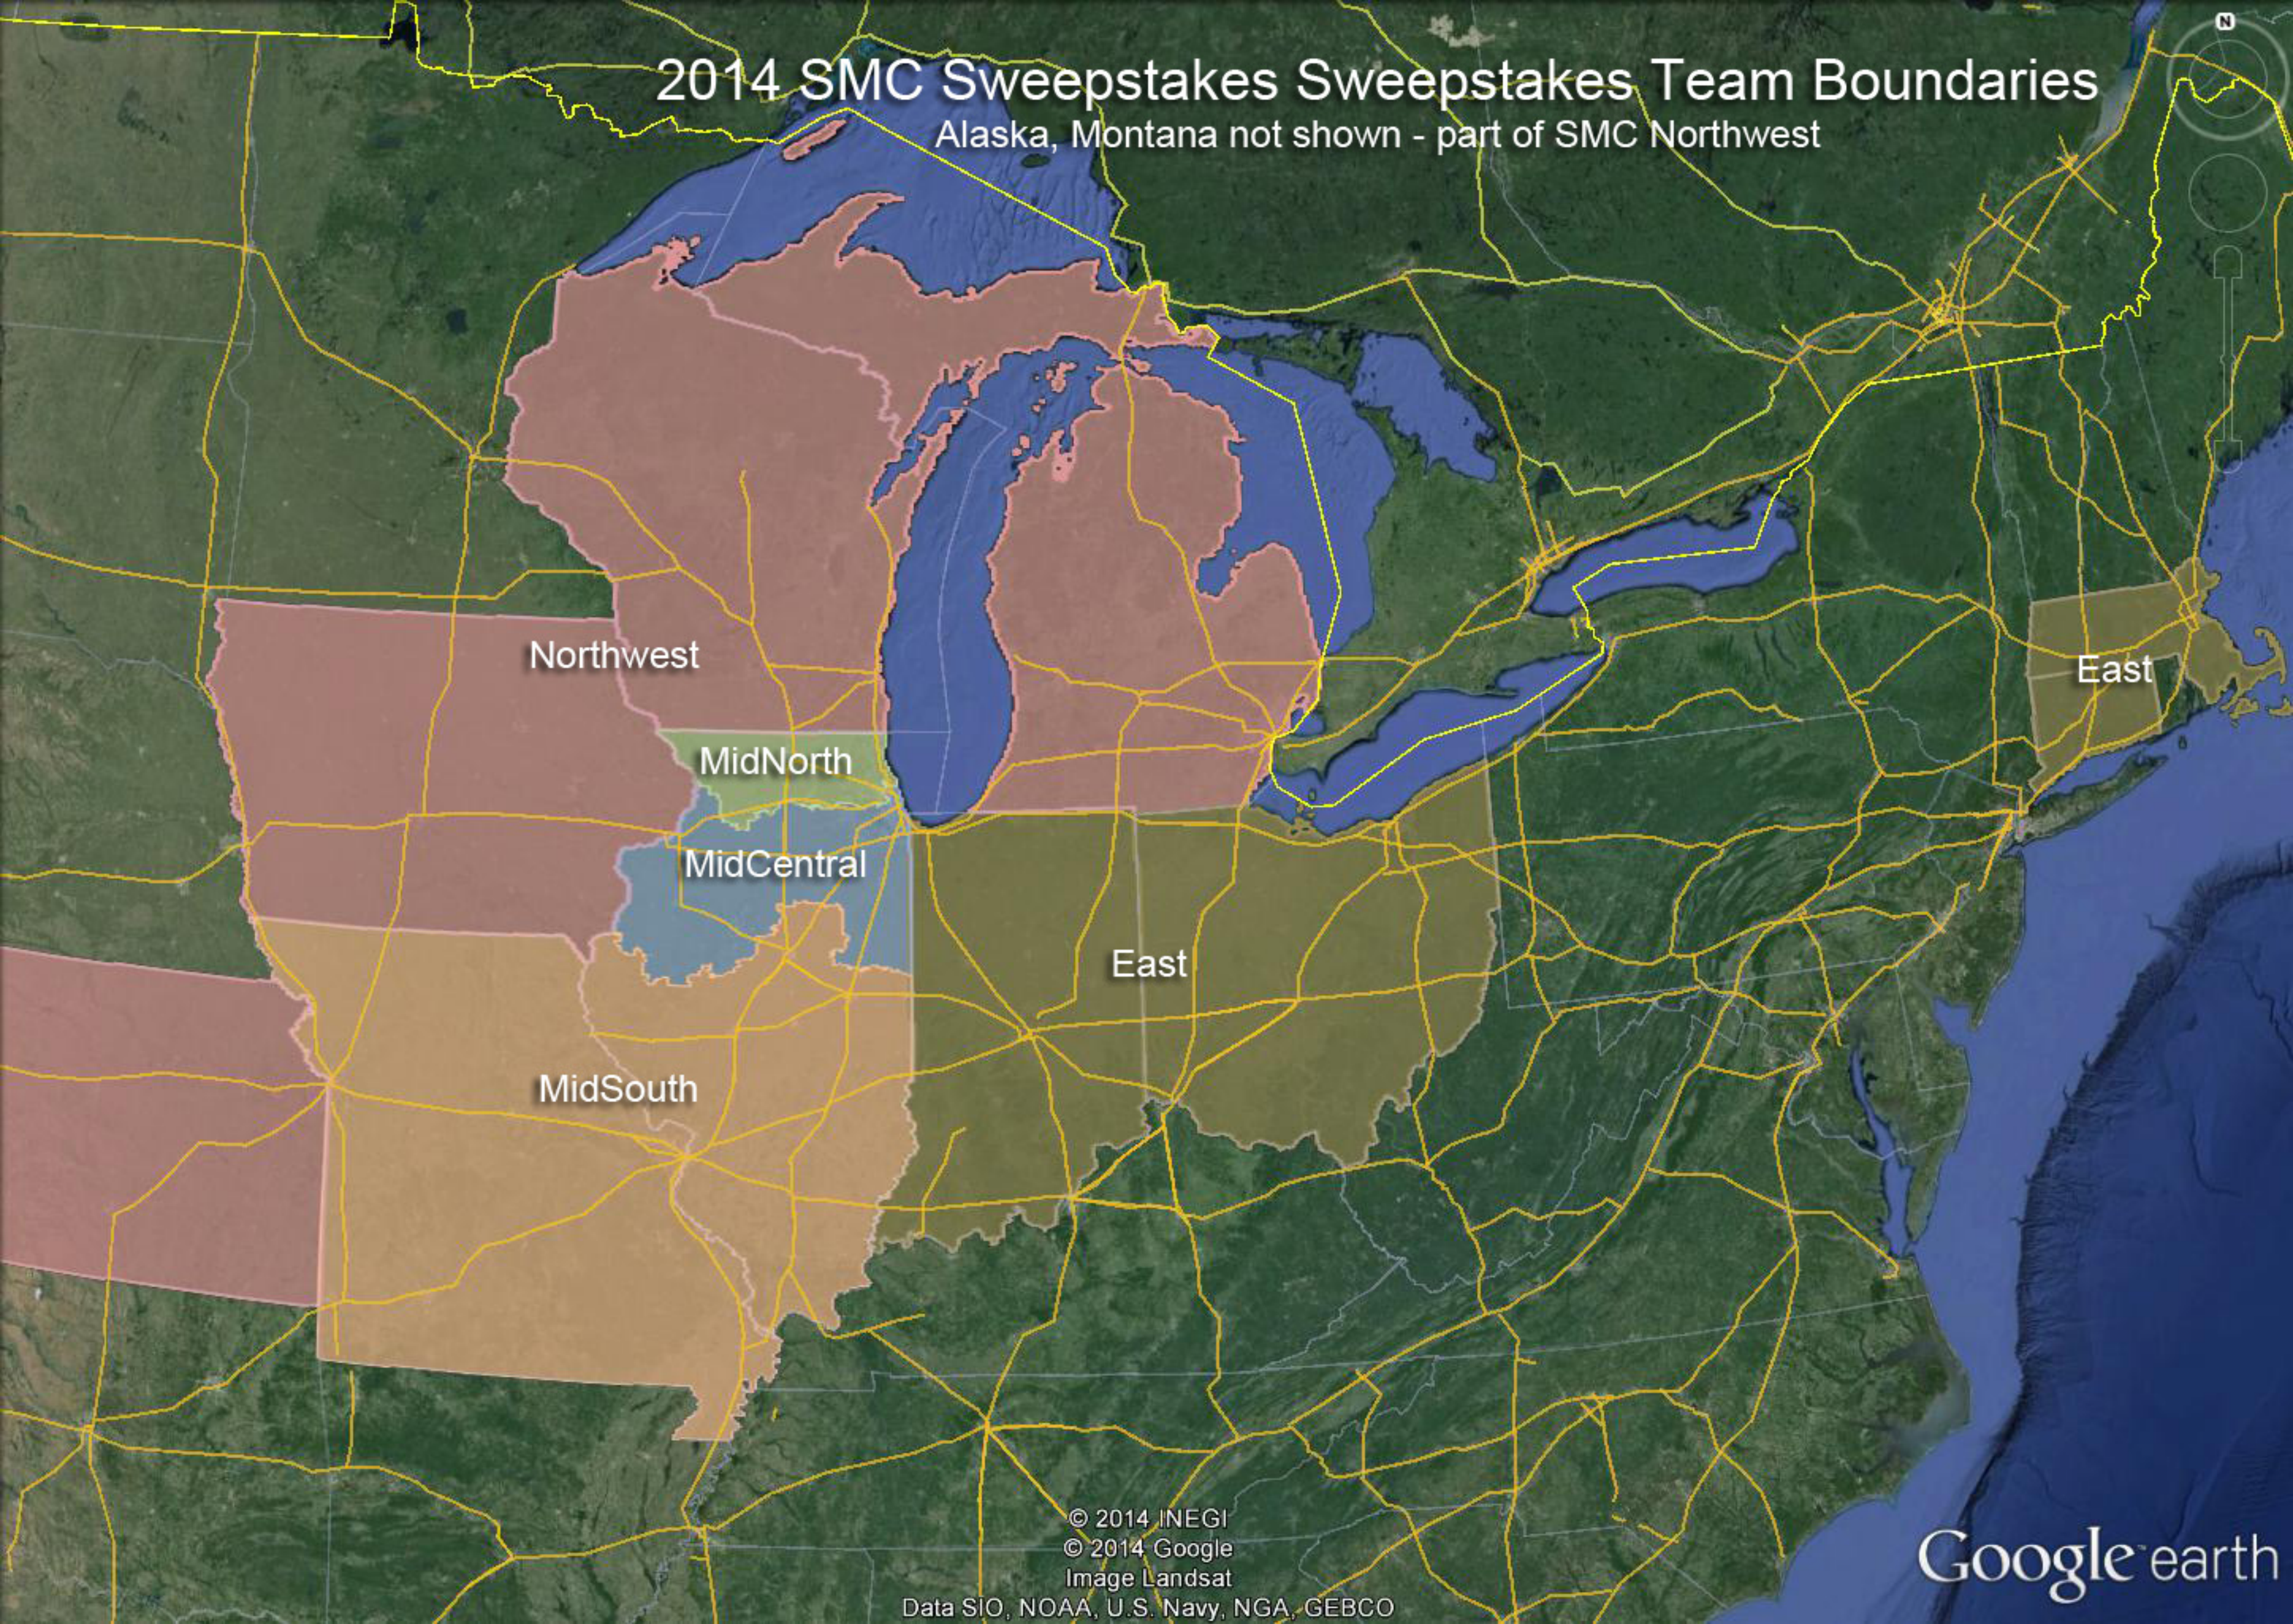

The SMC Sweepstakes Sweepstakes

Objective: To promote activity in and maximize the SMC scores submitted to the ARRL Sweepstakes.

Dates: Runs in conjunction with the ARRL Sweepstakes. The 2014 dates are the first full weekend in November (November 1-3 2014) for CW and the third full weekend in November (November 15-17, 2014) for Phone. Contest Period: Begins 2100 UTC Saturday and runs through 0259 UTC Monday.

Teams: All SMC members will be assigned to one of 5 geographically-based teams per the member's zip code. Team assignment will reflect the operator's home zip code in the event a member operates at a station other than his/her own station. Multi-op scores will be based on the host station's zip code. Although scores submitted to the ARRL must come from stations within "the circle" to count as an SMC submission for the ARRL contest club competition, a station need not be located within "the circle" to participate in the SMC Sweepstakes Sweepstakes.

Scoring: Scoring will be based on claimed scores and logs must be submitted to the ARRL. Stations within "the circle" must list "Society of Midwest Contesters" as their club affiliation in order for the score to count in the SMC Sweepstakes Sweepstakes. Scores must be submitted by the score deadline as established by the ARRL. For 2014, this deadline is 15 days after the end of each contest period. Each team's score will be the sum of all team member claimed scores from the CW contest multiplied by the number of CW logs submitted, plus the sum of all team member claimed scores from the Phone contest multiplied by the number of Phone logs submitted.

Awards: Certificates will be awarded to the members of the winning team along with recognition on the SMC web site and full bragging rights.

2014 SMC Sweepstakes Sweepstakes Team Boundaries

Alaska, Montana not shown - part of SMC Northwest