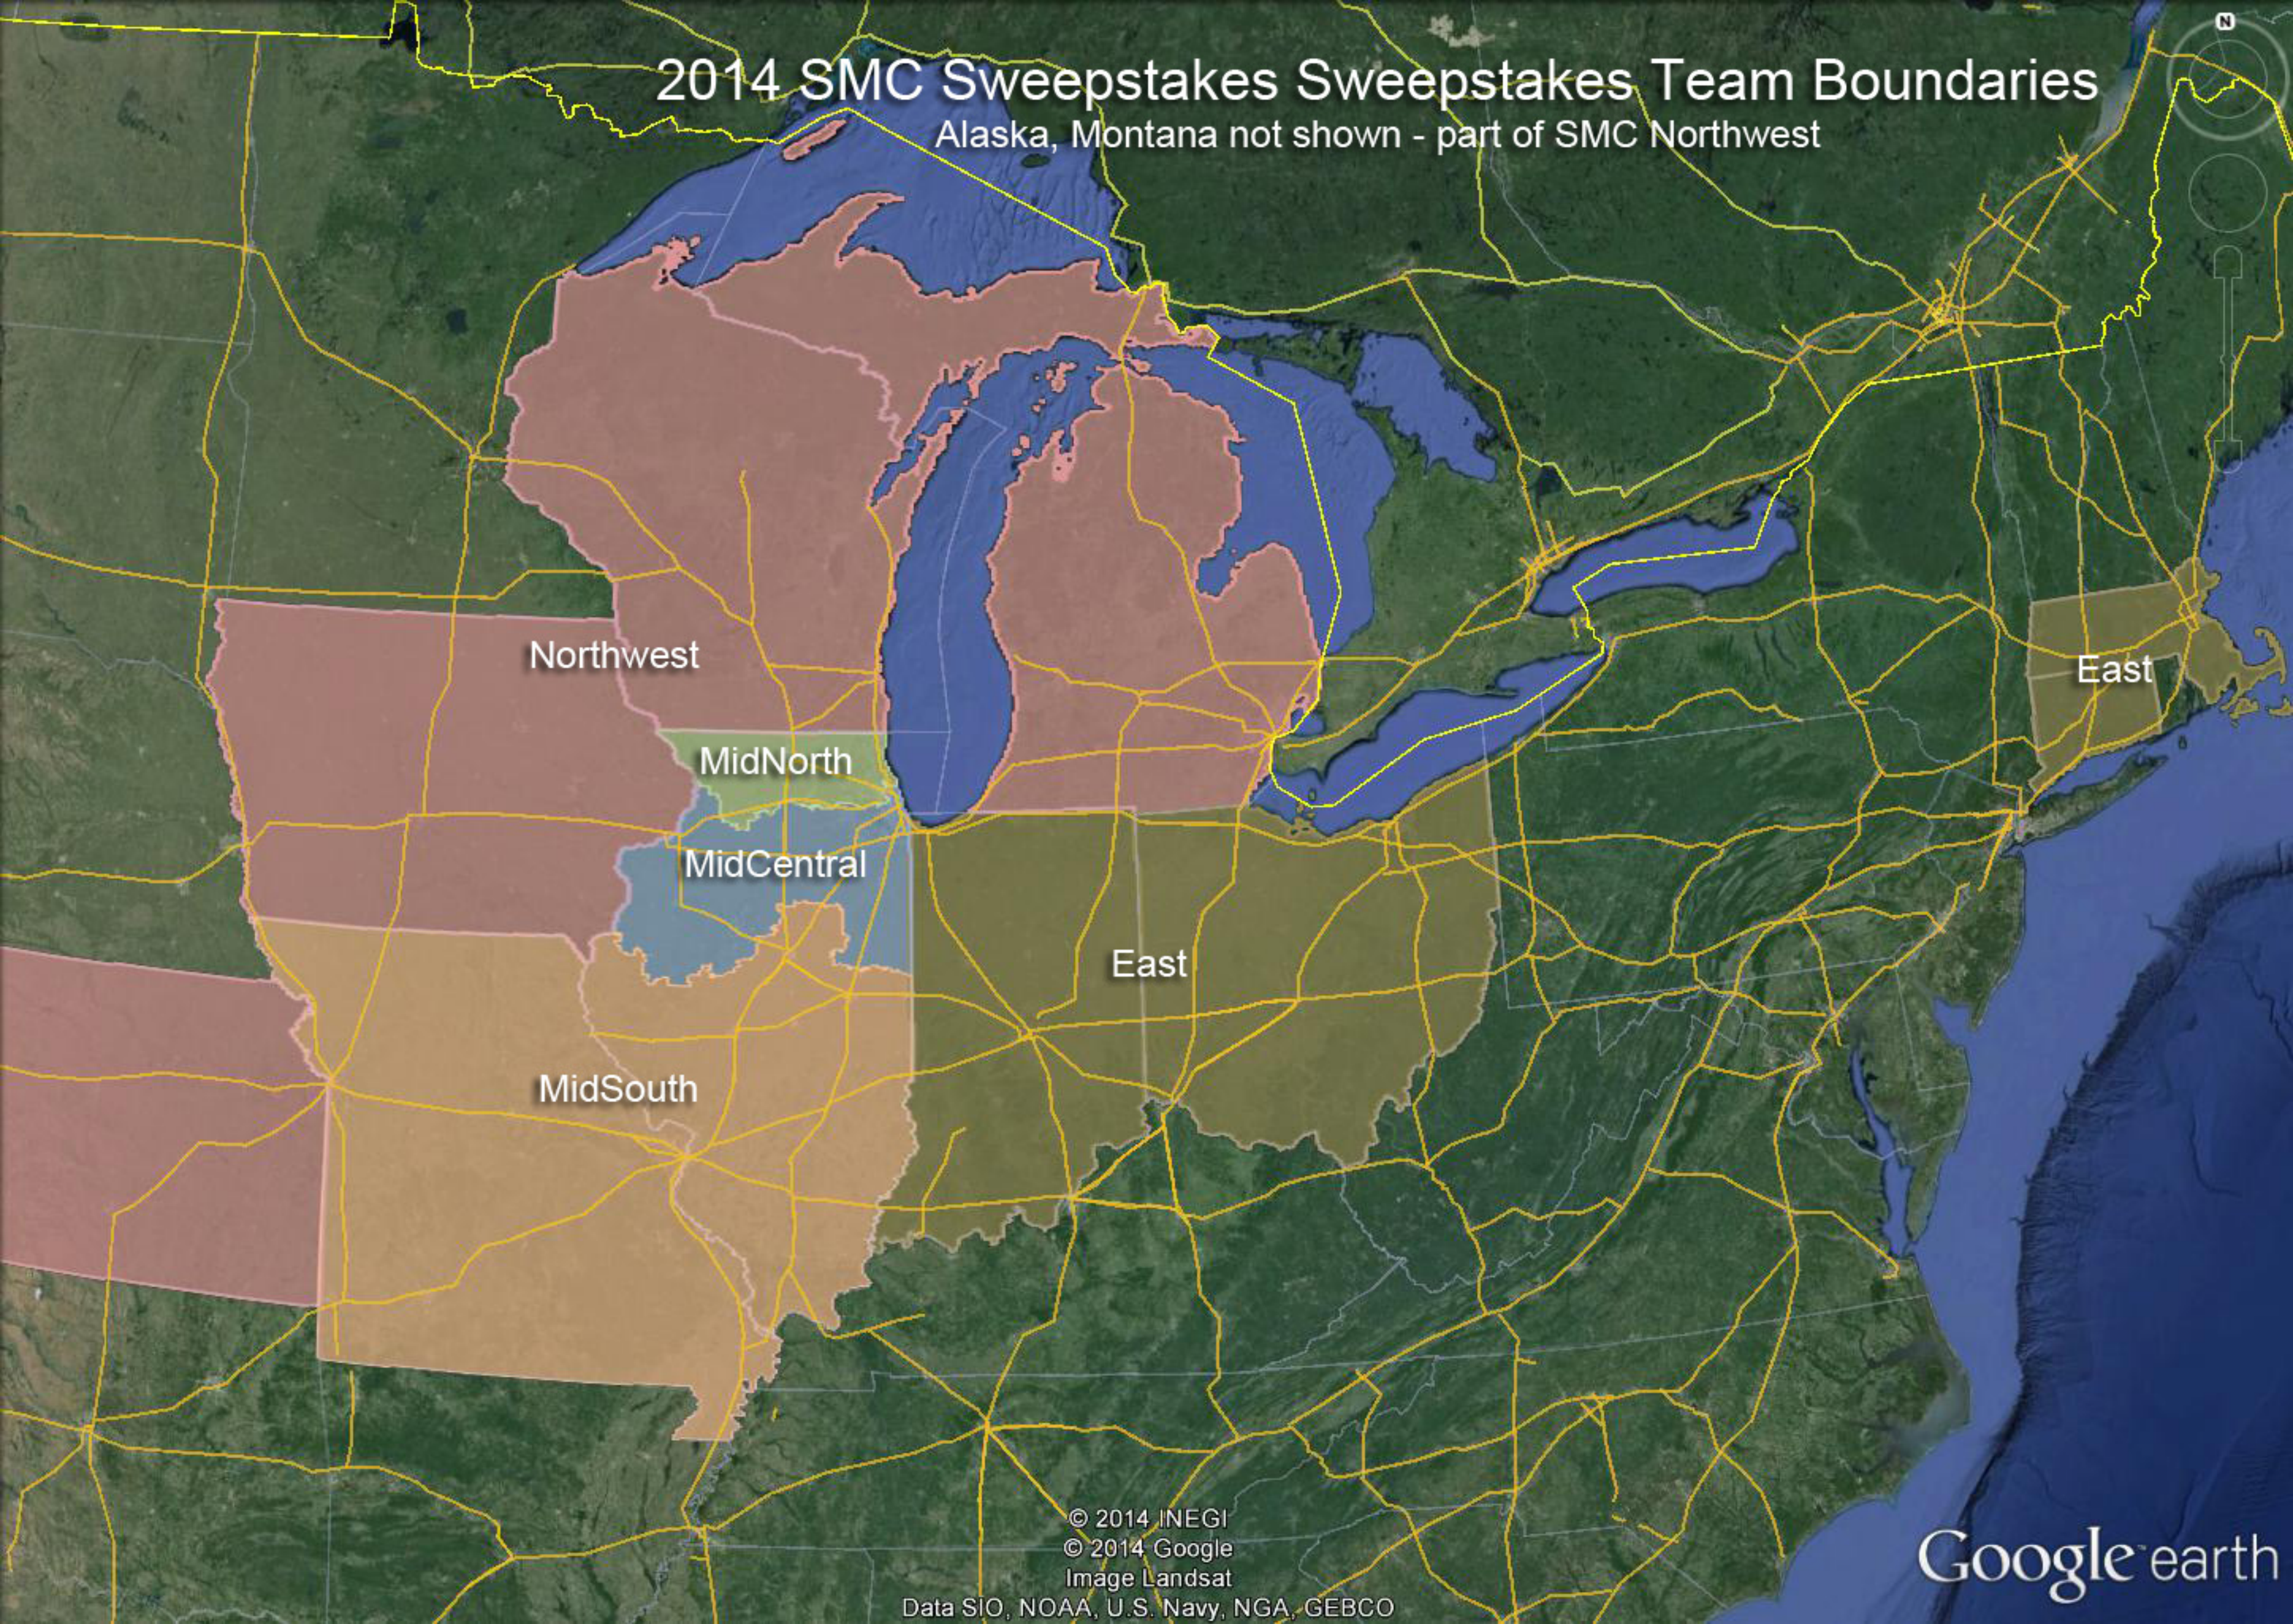

## The SMC Sweepstakes Sweepstakes

**Objective:** To promote activity in and maximize the SMC scores submitted to the ARRL Sweepstakes.

**Dates:** Runs in conjunction with the ARRL Sweepstakes. The 2014 dates are the first full weekend in November (November 1-3 2014) for CW and the third full weekend in November (November 15-17, 2014) for Phone. Contest Period: Begins 2100 UTC Saturday and runs through 0259 UTC Monday.

**Teams:** All SMC members will be assigned to one of 5 geographically-based teams per the member's zip code. Team assignment will reflect the operator's home zip code in the event a member operates at a station other than his/her own station. Multi-op scores will be based on the host station's zip code. Although scores submitted to the ARRL must come from stations within "the circle" to count as an SMC submission for the ARRL contest club competition, a station need not be located within "the circle" to participate in the SMC Sweepstakes Sweepstakes.

**Scoring:** Scoring will be based on claimed scores and logs must be submitted to the ARRL. Stations within "the circle" must list "Society of Midwest Contesters" as their club affiliation in order for the score to count in the SMC Sweepstakes Sweepstakes. Scores must be submitted by the score deadline as established by the ARRL. For 2014, this deadline is 15 days after the end of each contest period. Each team's score will be the sum of all team member claimed scores from the CW contest multiplied by the number of CW logs submitted, plus the sum of all team member claimed scores from the Phone contest multiplied by the number of Phone logs submitted.

# 2014 SMC Sweepstakes Sweepstakes Team Boundaries

Alaska, Montana not shown - part of SMC Northwest

Northwest

MidNorth

MidCentral

MidSouth

East

East