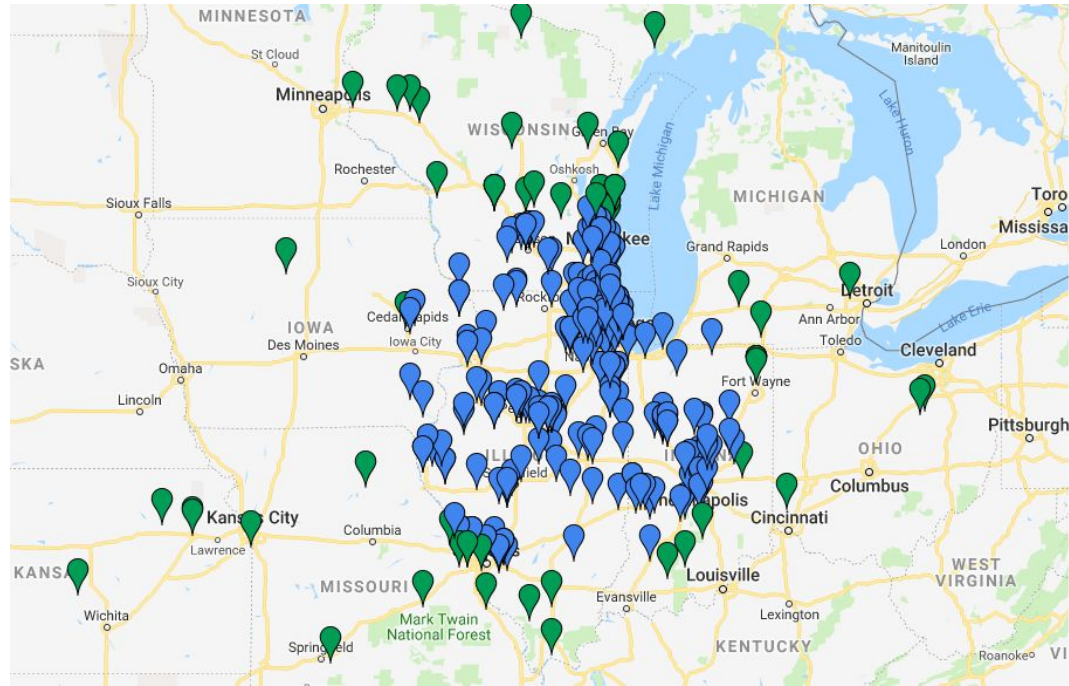

Introduction to SMC

— Society of Midwest Contesters —

History

The Society of Midwest Contesters formed in 1985 with the goal of uniting Midwest contesters into a competitive group and to further the idea of radiosporting in the Midwest.

We are the largest contest club in the central United States, and one of the premier contest clubs in North America. Our membership is spread across the US, but concentrated here in the Midwest, over 300 members strong.

Membership around the Midwest

Members operate what they have

DXpedition members bring us ATNO's

- Desecheo
- Midway
- Malpelo
- Swains Island
- Wake Island
- Amsterdam Island
- Navassa Island
- Palmyra and Jarvis Island